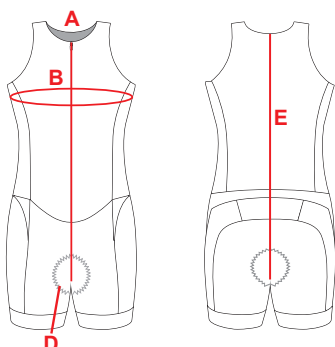

MAN **WOMAN**
SHORT COURSE TRISUIT
NO SLEEVES