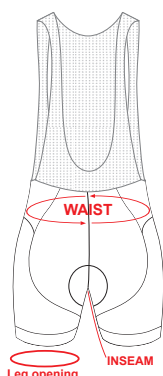

MAN
SHORT SLEEVE JERSEY
CLASSIC

WOMAN
SHORT SLEEVE JERSEY
CLASSIC

SHORT SLEEVE JERSEYS

PRO, PLUS, ASTERIA, ELITE FIT SAME CHEST SIZE

MAN		2XS	XS	S	M	L	XL	2XL	3XL	4XL
A CHEST	CM	86-92	92-97	97-102	102-106	106-110	110-114	114-118	118-122	122-126
B FRONT LENGTH		52	54	56	58	60	62	64	66	68
C BACK LENGTH		64	66	68	70	72	74	76	78	80
D CUFF		24+	25+	26+	27+	28+	29+	30+	31+	32+
WOMAN		6-2XS	8-XS	10-S	12-M	14-L	16-XL	18-2XL	20-3XL	22-4XL
A CHEST	CM	82-86	86-90	90-94	94-98	98-102	102-106	106-110	110-114	114-118
B FRONT LENGTH		50	52	54	56	58	60	62	64	66
C BACK LENGTH		60	62	64	66	68	70	72	74	76
D CUFF		21+	22+	23+	24+	25+	26+	27+	28+	29+

MAN
LONG SLEEVE JERSEY
CLASSIC

WOMAN
LONG SLEEVE JERSEY
CLASSIC

LONG SLEEVE JERSEYS

JACKETS ARE SLIGHTLY BIGGER

MAN		2XS	XS	S	M	L	XL	2XL	3XL	4XL
A CHEST	CM	86-92	92-97	97-102	102-106	106-110	110-114	114-118	118-122	122-126
B FRONT LENGTH		52	54	56	58	60	62	64	66	68
C BACK LENGTH		68	70	72	74	76	78	80	82	84
D SLEEVE LENGTH		78	79	80	81	82	83	84	85	86
WOMAN		6-2XS	8-XS	10-S	12-M	14-L	16-XL	18-2XL	20-3XL	22-4XL
A CHEST	CM	84-88	88-92	92-96	96-100	100-104	104-108	108-112	112-116	116-120
B FRONT LENGTH		53	55	57	59	61	63	65	67	69
C BACK LENGTH		62	64	66	68	70	72	74	76	78
D SLEEVE LENGTH		64	66	68	70	72	74	76	78	80

MAN
BIBSHORT

CLASSIC

BIBSHORT										
MAN		2XS	XS	S	M	L	XL	2XL	3XL	4XL
WAIST	CM	68-76	74-81	78-84	81-86	84-89	86-91	89-94	92-99	94-105
INSIDE LEG		22	22	23	23	23	24	24	24	24
LEG CUFF OPENING		34	36	38	40	42	44	46	48	48
WOMAN		2XS-6	XS-8	S-10	M-12	L-14	XL-16	2XL-18	3XL-20	4XL-22
WAIST	CM	62-70	68-76	74-81	78-84	81-86	84-89	86-91	89-94	92-99
INSIDE LEG		22	22	22	23	23	23	24	24	24
LEG CUFF OPENING		32	34	36	38	40	42	44	46	48