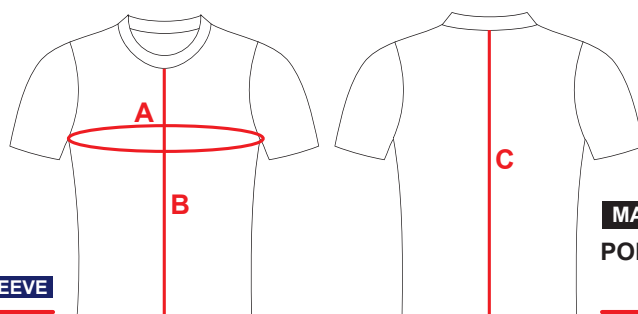

MAN **WOMAN**
SHORT COURSE TRISUIT
NO SLEEVES

MAN **WOMAN**
LONG COURSE TRISUIT
SHORT SLEEVES

TRISUIT & SKINSUIT MEASUREMENTS TAKEN WITHOUT STRETCH										
MAN		2XS	XS	S	M	L	XL	2XL	3XL	4XL
FITS CHEST	CM	86-92	92-97	97-102	102-106	106-110	110-114	114-118	118-122	122-126
WAIST	cm	68-76	74-81	78-84	81-86	84-89	86-91	89-94	92-99	94-105
A FRONT LENGTH		59	61	63	65	67	69	71	73	75
B CHEST		72	76	80	84	88	92	96	100	104
C S/SLEEVE		32	33	34	35	36	37	38	39	40
D INSEAM		16	17	18	19	20	21	22	23	24
E BACK LENGTH		68	70	72	74	76	78	80	82	84
F SKINSUIT INSEAM		22	22	23	23	23	24	24	24	24
WOMAN		6-(2XS)	8-(XS)	10-(S)	12-(M)	14-(L)	16-(XL)	18-(2XL)	20-(3XL)	22-(4XL)
STRETCHED FITS CHEST	CM	82-87	86-92	92-97	97-102	102-106	106-110	110-114	114-118	118-122
A FRONT LENGTH		57	59	61	63	65	67	69	71	73
B CHEST		68	72	76	80	84	88	92	96	100
C S/SLEEVE		31	32	33	34	35	36	37	38	39
D INSEAM		15	16	17	18	19	20	21	22	23
E BACK LENGTH		66	68	70	72	74	76	78	80	82
F SKINSUIT INSEAM		21	22	22	23	23	23	24	24	24

UNISEX
DOWNHILL JERSEY
LONG SLEEVE

UNISEX
DOWNHILL JERSEY
SHORT SLEEVE

DOWNHILL & MTB JERSEY

		2XS	XS	S	M	L	XL	2XL	3XL	4XL
A (CHEST)	CM	102	106	110	114	118	122	126	130	134
B (FRONT LENGTH)		52	55	58	61	64	67	70	73	76
C (L/S LENGTH)		74	76	78	80	82	84	86	88	90
D (S/S LENGTH)		36	37	38	39	40	41	42	43	44
E (BACK LENGTH)		64	67	70	73	76	79	82	85	88

MAN **WOMAN**
T-SHIRT
SHORT SLEEVE

MAN **WOMAN**
POLO SHIRT
SHORT SLEEVE

T SHIRT

MAN		2XS	XS	S	M	L	XL	2XL	2XL	2XL
A CHEST	CM	90	94	98	102	106	110	114	118	122
B FRONT LENGTH		54	56	58	60	62	64	66	68	70
C BACK LENGTH		63	65	67	69	71	73	75	77	79
WOMEN		6-(2XS)	8-(XS)	10-(S)	12-(M)	14-(L)	16-(XL)	18-(2XL)	20-(3XL)	22-(4XL)
A CHEST	CM	86	90	94	98	102	106	110	114	118
B FRONT LENGTH		52	54	56	58	60	62	64	66	68
C BACK LENGTH		61	63	65	67	69	71	73	75	77