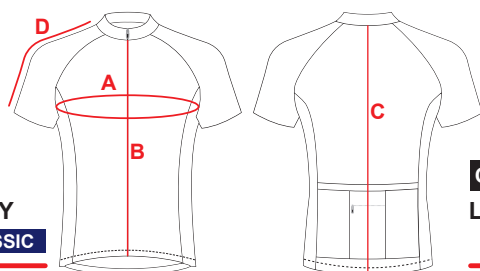

MAN **WOMAN**
T-SHIRT
SHORT SLEEVE

MAN **WOMAN**
POLO SHIRT
SHORT SLEEVE

T SHIRT

MAN		2XS	XS	S	M	L	XL	2XL	2XL	2XL
A CHEST	CM	90	94	98	102	106	110	114	118	122
B FRONT LENGTH		54	56	58	60	62	64	66	68	70
C BACK LENGTH		63	65	67	69	71	73	75	77	79
WOMEN		6-(2XS)	8-(XS)	10-(S)	12-(M)	14-(L)	16-(XL)	18-(2XL)	20-(3XL)	22-(4XL)
A CHEST	CM	86	90	94	98	102	106	110	114	118
B FRONT LENGTH		52	54	56	58	60	62	64	66	68
C BACK LENGTH		61	63	65	67	69	71	73	75	77

MAN WOMAN
RUNING VEST

SLEEVELESS

RUNING VEST										
MAN		2XS	XS	S	M	L	XL	2XL	2XL	2XL
A CHEST	CM	90	94	98	102	106	110	114	118	122
B FRONT LENGTH		48	50	52	54	56	58	60	62	64
C BACK LENGTH		64	66	68	70	72	74	76	78	80
WOMEN		6-(2XS)	8-(XS)	10-(S)	12-(M)	14-(L)	16-(XL)	18-(2XL)	20-(3XL)	22-(4XL)
A CHEST	CM	86	90	94	98	102	106	110	114	118
B FRONT LENGTH		46	48	50	52	54	56	58	60	62
C BACK LENGTH		62	64	66	68	70	72	74	76	78

MAN WOMAN CHILDREN
SHOECOVER

LYCRA

OVERSHOE-LYCRA

MAN WOMAN CHILDREN
SHORT FINGER GLOVES

SHORT

Short Finger Gloves

SHOECOVER										
AGE		K1	K2	K3	K4	K5	K6	XS-S-M	L-XL-2XL	
		Age 4-5	Age 6-7	Age 8-9	Age 10-11	Age 12-13	Age 14-15			
FOOT SIZES	CM	22	22	22	24	24	24	26	28	

MITTS										
AGE		K1	K2	K3	K4	K5	K6	S	M	L
		Age 4-5	Age 6-7	Age 8-9	Age 10-11	Age 12-13	Age 14-15			
PALM SIZE	CM	16	16	16	18	18	18	19	20	21

CHILDREN
SHORT SLEEVE JERSEY
CLASSIC

CHILDREN
LONG SLEEVES
CLASSIC