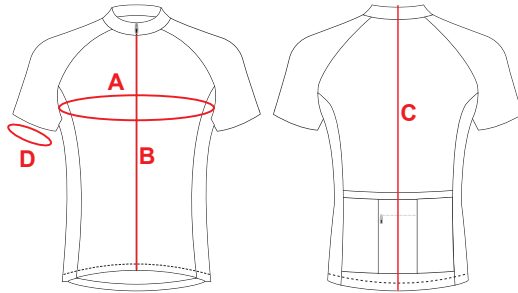

MAN
SHORT SLEEVE JERSEY
CLASSIC

WOMAN
SHORT SLEEVE JERSEY
CLASSIC

SHORT SLEEVE JERSEYS

PRO, PLUS, ASTERIA, ELITE FIT SAME CHEST SIZE

MAN		2XS	XS	S	M	L	XL	2XL	3XL	4XL
A CHEST	CM	86-92	92-97	97-102	102-106	106-110	110-114	114-118	118-122	122-126
B FRONT LENGTH		52	54	56	58	60	62	64	66	68
C BACK LENGTH		64	66	68	70	72	74	76	78	80
D CUFF		24+	25+	26+	27+	28+	29+	30+	31+	32+
WOMAN		6-2XS	8-XS	10-S	12-M	14-L	16-XL	18-2XL	20-3XL	22-4XL
A CHEST	CM	82-86	86-90	90-94	94-98	98-102	102-106	106-110	110-114	114-118
B FRONT LENGTH		50	52	54	56	58	60	62	64	66
C BACK LENGTH		60	62	64	66	68	70	72	74	76
D CUFF		21+	22+	23+	24+	25+	26+	27+	28+	29+

MAN
LONG SLEEVE JERSEY
CLASSIC

WOMAN
LONG SLEEVE JERSEY
CLASSIC

LONG SLEEVE JERSEYS

JACKETS ARE SLIGHTLY BIGGER

MAN		2XS	XS	S	M	L	XL	2XL	3XL	4XL
A CHEST	CM	86-92	92-97	97-102	102-106	106-110	110-114	114-118	118-122	122-126
B FRONT LENGTH		52	54	56	58	60	62	64	66	68
C BACK LENGTH		68	70	72	74	76	78	80	82	84
D SLEEVE LENGTH		78	79	80	81	82	83	84	85	86
WOMAN		6-2XS	8-XS	10-S	12-M	14-L	16-XL	18-2XL	20-3XL	22-4XL
A CHEST	CM	84-88	88-92	92-96	96-100	100-104	104-108	108-112	112-116	116-120
B FRONT LENGTH		53	55	57	59	61	63	65	67	69
C BACK LENGTH		62	64	66	68	70	72	74	76	78
D SLEEVE LENGTH		64	66	68	70	72	74	76	78	80

MAN
BIBSHORT

CLASSIC

BIBSHORT										
MAN		2XS	XS	S	M	L	XL	2XL	3XL	4XL
WAIST	CM	68-76	74-81	78-84	81-86	84-89	86-91	89-94	92-99	94-105
INSIDE LEG		22	22	23	23	23	24	24	24	24
LEG CUFF OPENING		34	36	38	40	42	44	46	48	48
WOMAN		2XS-6	XS-8	S-10	M-12	L-14	XL-16	2XL-18	3XL-20	4XL-22
WAIST	CM	62-70	68-76	74-81	78-84	81-86	84-89	86-91	89-94	92-99
INSIDE LEG		22	22	22	23	23	23	24	24	24
LEG CUFF OPENING		32	34	36	38	40	42	44	46	48