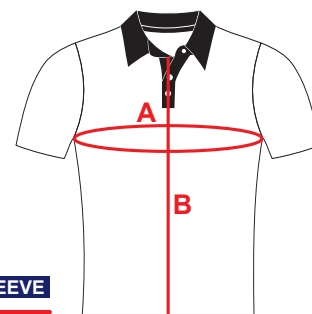

UNISEX
DOWNHILL JERSEY
LONG SLEEVE

UNISEX
DOWNHILL JERSEY
SHORT SLEEVE

DOWNHILL & MTB JERSEY

		2XS	XS	S	M	L	XL	2XL	3XL	4XL
A (CHEST)	CM	102	106	110	114	118	122	126	130	134
B (FRONT LENGTH)		52	55	58	61	64	67	70	73	76
C (L/S LENGTH)		74	76	78	80	82	84	86	88	90
D (S/S LENGTH)		36	37	38	39	40	41	42	43	44
E (BACK LENGTH)		64	67	70	73	76	79	82	85	88

MAN **WOMAN**
T-SHIRT
SHORT SLEEVE

MAN **WOMAN**
POLO SHIRT
SHORT SLEEVE

T SHIRT

MAN		2XS	XS	S	M	L	XL	2XL	2XL	2XL
A CHEST	CM	90	94	98	102	106	110	114	118	122
B FRONT LENGTH		54	56	58	60	62	64	66	68	70
C BACK LENGTH		63	65	67	69	71	73	75	77	79
WOMEN		6-(2XS)	8-(XS)	10-(S)	12-(M)	14-(L)	16-(XL)	18-(2XL)	20-(3XL)	22-(4XL)
A CHEST	CM	86	90	94	98	102	106	110	114	118
B FRONT LENGTH		52	54	56	58	60	62	64	66	68
C BACK LENGTH		61	63	65	67	69	71	73	75	77