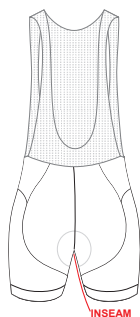

CHILDREN JERSEY

CHILDREN		K 1	K 2	K 3	K 4	K 5	K 6			
		Age 4-5	Age 6-7	Age 8-9	Age 10-11	Age 12-13	Age 14-15			
A CHEST	CM	58	64	70	76	82	88			
B FRONT LENGTH		39	41.5	44	46.5	49	51.5			
C BACK LENGTH		49	51.5	54	56.5	59	61.5			
D SHORT SLEEVE LENGTH		23	24	25	26	27	28			
E LONG SLEEVE LENGTH		63	64	65	66	67	68			

CHILDREN
BIBSHORT