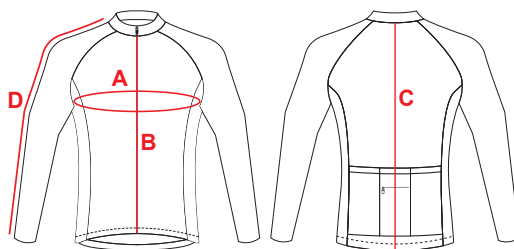

MAN
SHORT SLEEVE JERSEY
CLASSIC

WOMAN
SHORT SLEEVE JERSEY
CLASSIC

SHORT SLEEVE JERSEYS

PRO, PLUS, ASTERIA, ELITE FIT SAME CHEST SIZE

MAN		2XS	XS	S	M	L	XL	2XL	3XL	4XL
A CHEST	CM	86-92	92-97	97-102	102-106	106-110	110-114	114-118	118-122	122-126
B FRONT LENGTH		52	54	56	58	60	62	64	66	68
C BACK LENGTH		64	66	68	70	72	74	76	78	80
D CUFF		24+	25+	26+	27+	28+	29+	30+	31+	32+
WOMAN		6-2XS	8-XS	10-S	12-M	14-L	16-XL	18-2XL	20-3XL	22-4XL
A CHEST	CM	82-86	86-90	90-94	94-98	98-102	102-106	106-110	110-114	114-118
B FRONT LENGTH		50	52	54	56	58	60	62	64	66
C BACK LENGTH		60	62	64	66	68	70	72	74	76
D CUFF		21+	22+	23+	24+	25+	26+	27+	28+	29+

MAN
LONG SLEEVE JERSEY
CLASSIC

WOMAN
LONG SLEEVE JERSEY
CLASSIC

LONG SLEEVE JERSEYS

JACKETS ARE SLIGHTLY BIGGER

MAN		2XS	XS	S	M	L	XL	2XL	3XL	4XL
A CHEST	CM	86-92	92-97	97-102	102-106	106-110	110-114	114-118	118-122	122-126
B FRONT LENGTH		52	54	56	58	60	62	64	66	68
C BACK LENGTH		68	70	72	74	76	78	80	82	84
D SLEEVE LENGTH		78	79	80	81	82	83	84	85	86
WOMAN		6-2XS	8-XS	10-S	12-M	14-L	16-XL	18-2XL	20-3XL	22-4XL
A CHEST	CM	84-88	88-92	92-96	96-100	100-104	104-108	108-112	112-116	116-120
B FRONT LENGTH		53	55	57	59	61	63	65	67	69
C BACK LENGTH		62	64	66	68	70	72	74	76	78
D SLEEVE LENGTH		64	66	68	70	72	74	76	78	80

MAN
BIBSHORT

CLASSIC

BIBSHORT										
MAN		2XS	XS	S	M	L	XL	2XL	3XL	4XL
WAIST	CM	68-76	74-81	78-84	81-86	84-89	86-91	89-94	92-99	94-105
INSIDE LEG		22	22	23	23	23	24	24	24	24
LEG CUFF OPENING		34	36	38	40	42	44	46	48	48
WOMAN		2XS-6	XS-8	S-10	M-12	L-14	XL-16	2XL-18	3XL-20	4XL-22
WAIST	CM	62-70	68-76	74-81	78-84	81-86	84-89	86-91	89-94	92-99
INSIDE LEG		22	22	22	23	23	23	24	24	24
LEG CUFF OPENING		32	34	36	38	40	42	44	46	48