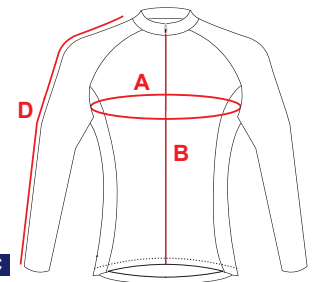

MAN
SHORT SLEEVE JERSEY
CLASSIC

WOMAN
SHORT SLEEVE JERSEY
CLASSIC

SHORT SLEEVE JERSEYS

PRO, PLUS, ASTERIA, ELITE FIT SAME CHEST SIZE

MAN		2XS	XS	S	M	L	XL	2XL	3XL	4XL
A CHEST	CM	86-92	92-97	97-102	102-106	106-110	110-114	114-118	118-122	122-126
B FRONT LENGTH		52	54	56	58	60	62	64	66	68
C BACK LENGTH		64	66	68	70	72	74	76	78	80
D CUFF		24+	25+	26+	27+	28+	29+	30+	31+	32+
WOMAN		6-2XS	8-XS	10-S	12-M	14-L	16-XL	18-2XL	20-3XL	22-4XL
A CHEST	CM	82-86	86-90	90-94	94-98	98-102	102-106	106-110	110-114	114-118
B FRONT LENGTH		50	52	54	56	58	60	62	64	66
C BACK LENGTH		60	62	64	66	68	70	72	74	76
D CUFF		21+	22+	23+	24+	25+	26+	27+	28+	29+

MAN
LONG SLEEVE JERSEY
CLASSIC

WOMAN
LONG SLEEVE JERSEY
CLASSIC

LONG SLEEVE JERSEYS

JACKETS ARE SLIGHTLY BIGGER

MAN		2XS	XS	S	M	L	XL	2XL	3XL	4XL
A CHEST	CM	86-92	92-97	97-102	102-106	106-110	110-114	114-118	118-122	122-126
B FRONT LENGTH		52	54	56	58	60	62	64	66	68
C BACK LENGTH		68	70	72	74	76	78	80	82	84
D SLEEVE LENGTH		78	79	80	81	82	83	84	85	86
WOMAN		6-2XS	8-XS	10-S	12-M	14-L	16-XL	18-2XL	20-3XL	22-4XL
A CHEST	CM	84-88	88-92	92-96	96-100	100-104	104-108	108-112	112-116	116-120
B FRONT LENGTH		53	55	57	59	61	63	65	67	69
C BACK LENGTH		62	64	66	68	70	72	74	76	78
D SLEEVE LENGTH		64	66	68	70	72	74	76	78	80

MAN
BIBSHORT

CLASSIC

BIBSHORT										
MAN		2XS	XS	S	M	L	XL	2XL	3XL	4XL
WAIST	CM	68-76	74-81	78-84	81-86	84-89	86-91	89-94	92-99	94-105
INSIDE LEG		22	22	23	23	23	24	24	24	24
LEG CUFF OPENING		34	36	38	40	42	44	46	48	48
WOMAN		2XS-6	XS-8	S-10	M-12	L-14	XL-16	2XL-18	3XL-20	4XL-22
WAIST	CM	62-70	68-76	74-81	78-84	81-86	84-89	86-91	89-94	92-99
INSIDE LEG		22	22	22	23	23	23	24	24	24
LEG CUFF OPENING		32	34	36	38	40	42	44	46	48