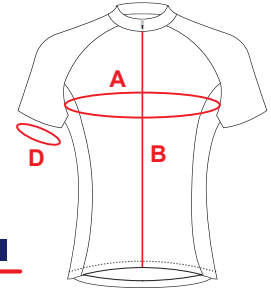

MAN
SHORT SLEEVE JERSEY
CLASSIC

WOMAN
SHORT SLEEVE JERSEY
CLASSIC

SHORT SLEEVE JERSEYS

PRO, PLUS, ASTERIA, ELITE FIT SAME CHEST SIZE

MAN		2XS	XS	S	M	L	XL	2XL	3XL	4XL
A CHEST	CM	86-92	92-97	97-102	102-106	106-110	110-114	114-118	118-122	122-126
B FRONT LENGTH		52	54	56	58	60	62	64	66	68
C BACK LENGTH		64	66	68	70	72	74	76	78	80
D CUFF		24+	25+	26+	27+	28+	29+	30+	31+	32+
WOMAN		6-2XS	8-XS	10-S	12-M	14-L	16-XL	18-2XL	20-3XL	22-4XL
A CHEST	CM	82-86	86-90	90-94	94-98	98-102	102-106	106-110	110-114	114-118
B FRONT LENGTH		50	52	54	56	58	60	62	64	66
C BACK LENGTH		60	62	64	66	68	70	72	74	76
D CUFF		21+	22+	23+	24+	25+	26+	27+	28+	29+

MAN
LONG SLEEVE JERSEY
CLASSIC

WOMAN
LONG SLEEVE JERSEY
CLASSIC

LONG SLEEVE JERSEYS

JACKETS ARE SLIGHTLY BIGGER

MAN		2XS	XS	S	M	L	XL	2XL	3XL	4XL
A CHEST	CM	86-92	92-97	97-102	102-106	106-110	110-114	114-118	118-122	122-126
B FRONT LENGTH		52	54	56	58	60	62	64	66	68
C BACK LENGTH		68	70	72	74	76	78	80	82	84
D SLEEVE LENGTH		78	79	80	81	82	83	84	85	86
WOMAN		6-2XS	8-XS	10-S	12-M	14-L	16-XL	18-2XL	20-3XL	22-4XL
A CHEST	CM	84-88	88-92	92-96	96-100	100-104	104-108	108-112	112-116	116-120
B FRONT LENGTH		53	55	57	59	61	63	65	67	69
C BACK LENGTH		62	64	66	68	70	72	74	76	78
D SLEEVE LENGTH		64	66	68	70	72	74	76	78	80

MAN
BIBSHORT

CLASSIC

BIBSHORT										
MAN		2XS	XS	S	M	L	XL	2XL	3XL	4XL
WAIST	CM	68-76	74-81	78-84	81-86	84-89	86-91	89-94	92-99	94-105
INSIDE LEG		22	22	23	23	23	24	24	24	24
LEG CUFF OPENING		34	36	38	40	42	44	46	48	48
WOMAN		2XS-6	XS-8	S-10	M-12	L-14	XL-16	2XL-18	3XL-20	4XL-22
WAIST	CM	62-70	68-76	74-81	78-84	81-86	84-89	86-91	89-94	92-99
INSIDE LEG		22	22	22	23	23	23	24	24	24
LEG CUFF OPENING		32	34	36	38	40	42	44	46	48