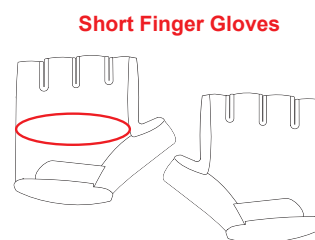

MAN WOMAN CHILDREN
SHOECOVER

LYCRA

OVERSHOE-LYCRA

MAN WOMAN CHILDREN
SHORT FINGER GLOVES

SHORT

Short Finger Gloves

SHOECOVER										
AGE		K1	K2	K3	K4	K5	K6	XS-S-M	L-XL-2XL	
		Age 4-5	Age 6-7	Age 8-9	Age 10-11	Age 12-13	Age 14-15			
FOOT SIZES	CM	22	22	22	24	24	24	26	28	