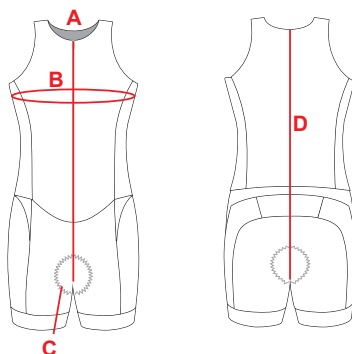

CHILDREN JERSEY

CHILDREN		K 1	K 2	K 3	K 4	K 5	K 6			
		Age 4-5	Age 6-7	Age 8-9	Age 10-11	Age 12-13	Age 14-15			
A CHEST	CM	58	64	70	76	82	88			
B FRONT LENGTH		39	41.5	44	46.5	49	51.5			
C BACK LENGTH		49	51.5	54	56.5	59	61.5			
D SHORT SLEEVE LENGTH		23	24	25	26	27	28			
E LONG SLEEVE LENGTH		63	64	65	66	67	68			

CHILDREN
BIBSHORT

CLASSIC

CHILDREN BIBSHORT

CHILDREN		K 1	K 2	K 3	K 4	K 5	K 6			
		Age 4-5	Age 6-7	Age 8-9	Age 10-11	Age 12-13	Age 14-15			
INSIDE LEG	CM	15	16	17	18	19	20			

CHILDREN
SHORT COURSE TRISUIT

NO SLEEVES

CHILDREN TRISUIT

MEASUREMENTS TAKEN WITHOUT STRETCH

CHILDREN		K 1	K 2	K 3	K 4	K 5	K 6	K 7	K 8
		Age 4-5	Age 6-7	Age 8-9	Age 10-11	Age 12-13	Age 14-15	Age 16-17	Age 18-19
A LENGTH	CM	49	51	53	55	57	59	61	63
B CHEST		46	50	54	58	62	66	70	74
C INSEAM		13	14	15	16	17	18	19	20
D BACK LENGTH		55	57	59	61	63	65	67	69