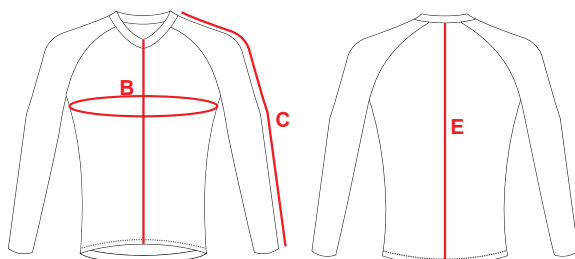

UNISEX
DOWNHILL JERSEY
SHORT SLEEVE

UNISEX
DOWNHILL JERSEY
LONG SLEEVE