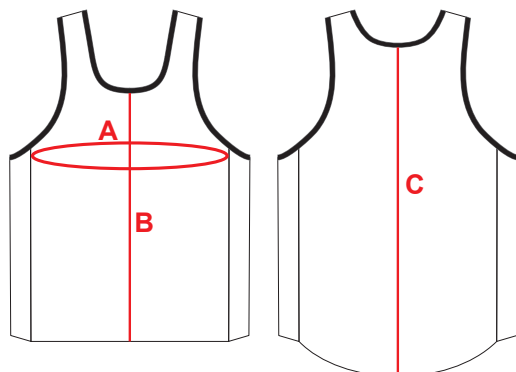

MAN **WOMAN**
T-SHIRT
SHORT SLEEVE

MAN **WOMAN**
POLO SHIRT
SHORT SLEEVE

T SHIRT

MAN		2XS	XS	S	M	L	XL	2XL	2XL	2XL
A CHEST	CM	90	94	98	102	106	110	114	118	122
B FRONT LENGTH		54	56	58	60	62	64	66	68	70
C BACK LENGTH		63	65	67	69	71	73	75	77	79
WOMEN		6-(2XS)	8-(XS)	10-(S)	12-(M)	14-(L)	16-(XL)	18-(2XL)	20-(3XL)	22-(4XL)
A CHEST	CM	86	90	94	98	102	106	110	114	118
B FRONT LENGTH		52	54	56	58	60	62	64	66	68
C BACK LENGTH		61	63	65	67	69	71	73	75	77

MAN WOMAN
RUNING VEST

SLEEVELESS

RUNING VEST										
MAN		2XS	XS	S	M	L	XL	2XL	2XL	2XL
A CHEST	CM	90	94	98	102	106	110	114	118	122
B FRONT LENGTH		48	50	52	54	56	58	60	62	64
C BACK LENGTH		64	66	68	70	72	74	76	78	80
WOMEN		6-(2XS)	8-(XS)	10-(S)	12-(M)	14-(L)	16-(XL)	18-(2XL)	20-(3XL)	22-(4XL)
A CHEST	CM	86	90	94	98	102	106	110	114	118
B FRONT LENGTH		46	48	50	52	54	56	58	60	62
C BACK LENGTH		62	64	66	68	70	72	74	76	78